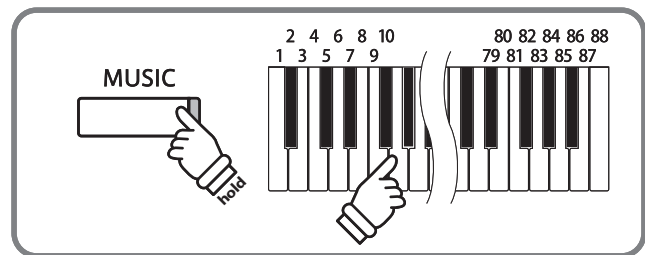

### 4. Exiting Hymn Player mode

Press the MUSIC button to exit Hymn Player mode and return to normal operation.

# 4 Performing a Hymn

The Hymn Player allows complete beginners to 'conduct' hymns by simply tapping the keyboard with a steady rhythm and tempo.

## 2. Selecting a hymn

Enter Hymn Player mode.

Press and hold the MUSIC button, then press the key to which the desired hymn is assigned.

The number and name of the selected hymn will be shown in the LCD display.