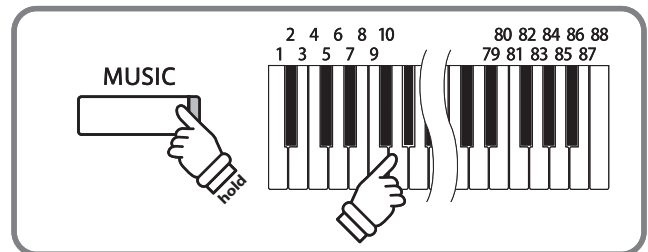

## 3 Playing (Listening to) a Hymn

The Hymn Player features 88 classic hymns, with each hymn assigned to one of the 88 piano keys. The hymns are classified into six different categories: Classic, Christmas, Thanksgiving, Easter, Patriotic, and Wedding. For a complete listing of available hymns, please refer to the 'Hymn Player Song List' on page 9 of this booklet.

### 1. Entering Hymn Player mode

Press the MUSIC button, then press the ▲ or ▼ buttons until Hymn Player is shown in the LCD Display.

Press the FUNCTION button to enter Hymn Player mode.

The name of the first hymn will be shown in the LCD display.

### 2. Selecting a hymn

Press and hold the MUSIC button, then press the key to which the desired hymn is assigned (page 9).

The number and name of the selected hymn will be shown in the LCD display.

### 3. Playing the selected hymn

Press the PLAY/STOP button.

The LED indicator for the PLAY/STOP button will turn on and the selected hymn will start to play.

Each hymn will play for one verse, before the next hymn in the same category is selected automatically and starts to play.