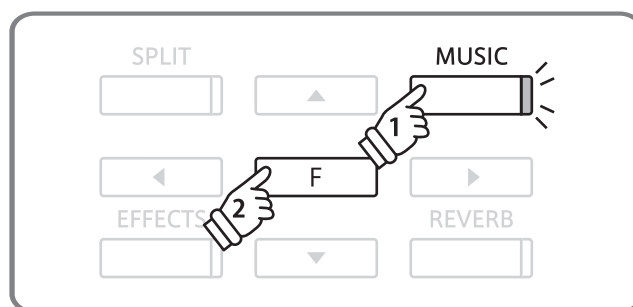

### 4. Exiting the Hymn Player setting

Press a SOUND SELECT button to exit the Hymn Player setting and return to normal operation.

### 1. Entering Prelude mode

Press the MUSIC button, to enter the Music Menu.

The LED indicator for the MUSIC button will start to flash, and the Music Menu will be shown in the LCD display. Prelude mode will be selected automatically.

Press the FUNCTION button to enter Prelude mode.

One of the 32 prelude hymns will be selected at random and will start to play, with the name of the hymn shown in the LCD display.

\* Each hymn will be played for two verses.