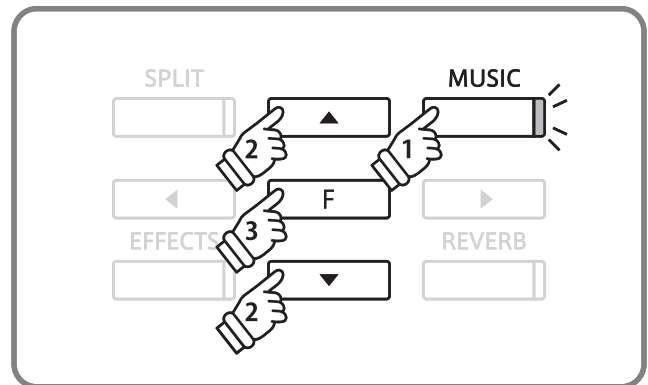

### 2. Exiting Prelude mode

Press the MUSIC button to exit Prelude mode and return to normal operation.

## 3 Playing (Listening to) a Hymn

The Hymn Player features 88 classic hymns, with each hymn assigned to one of the 88 piano keys. The hymns are classified into six different categories: Classic, Christmas, Thanksgiving, Easter, Patriotic, and Wedding. For a complete listing of available hymns, please refer to the 'Hymn Player Song List' on page 9 of this booklet.

### 1. Entering Hymn Player mode

Press the MUSIC button, then press the ▲ or ▼ buttons until Hymn Player is shown in the LCD Display.

Press the FUNCTION button to enter Hymn Player mode.

The name of the first hymn will be shown in the LCD display.

### 2. Selecting a hymn

Press and hold the MUSIC button, then press the key to which the desired hymn is assigned (page 9).

The number and name of the selected hymn will be shown in the LCD display.