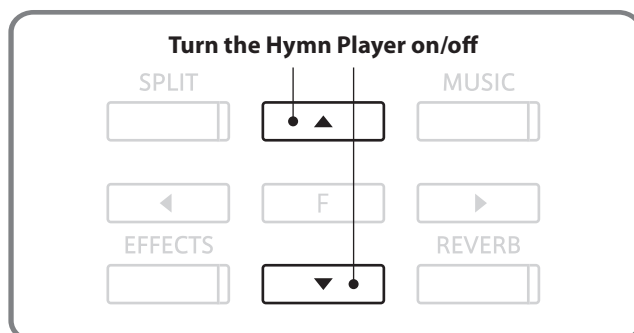

### 2. Selecting the Hymn Player setting

Press the ◀ or ▶ buttons to cycle through the different settings pages until Hymn Player setting is selected.

1-12Hymn Player  
= Off

### 3. Turning the Hymn Player on/off

Press the ▲ or ▼ buttons to turn the Hymn Player setting on/off.

1-12Hymn Player  
= On

When set to 'On', the Hymn Player function replaces the standard Concert Magic songs with 88 hymns of the faith.

In addition, the standard Demo mode will be replaced by a special 'Prelude' mode in which a selection of the 88 hymns will play repeatedly for use as prelude music.

To return to using the standard Demo and Concert Magic functions/songs, set the Hymn Player setting to 'Off'.