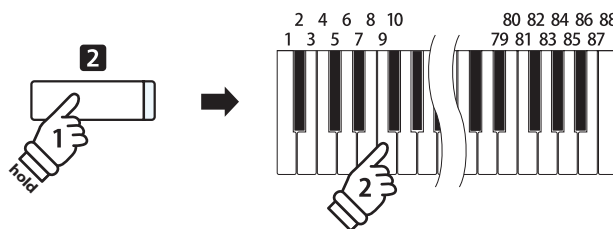

Press the **3** FUNCTION button (MUSIC), then press the **▼** or **▲** buttons to select Hymn Player mode.

Press the **2** FUNCTION button (ENTER) to enter Hymn Player mode.

The name of the first hymn will be shown in the LCD display.

2. Selecting a hymn

Press and hold the **2** FUNCTION button (EDIT), then press the key to which the desired hymn is assigned (page 9).

The number and name of the selected hymn will be shown in the LCD display.