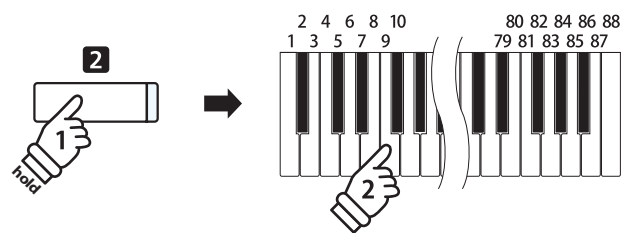

1. Entering Hymn Player mode

While the normal playing mode screen is shown in the LCD display:

Press the **3** FUNCTION button (MUSIC), then press the **▼** or **▲** buttons to select Hymn Player mode.

Press the **2** FUNCTION button (ENTER) to enter Hymn Player mode.

The name of the first hymn will be shown in the LCD display.

2. Selecting a hymn

Press and hold the **2** FUNCTION button (EDIT), then press the key to which the desired hymn is assigned (page 9).

The number and name of the selected hymn will be shown in the LCD display.