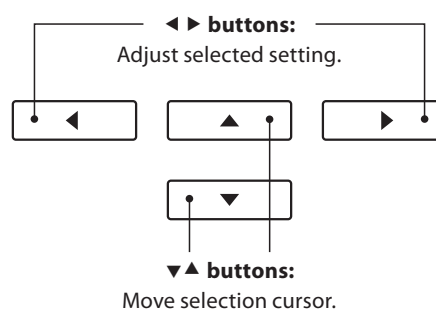

Adjusting Hymn Player settings

After entering the Hymn Player settings menu:

Press the ▼ or ▲ buttons to move the selection cursor over the desired setting.

Press the ◀ or ▶ buttons to adjust the selected setting.

*To reset the current setting to the default value, press the **1** FUNCTION button (RESET).