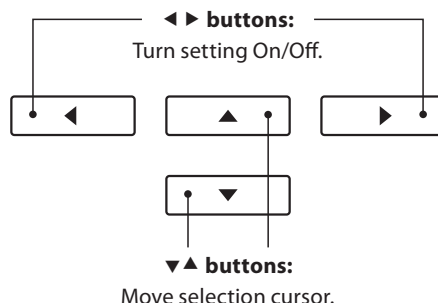

2. Enabling the Hymn Player functions

Press the ▼ or ▲ buttons to select the Hymn Player setting.

Press the ◀ or ▶ buttons to turn the Hymn Player On or Off.

When set to 'On', the Hymn Player function replaces the standard Concert Magic songs with 88 hymns of the faith.

In addition, the standard Demo mode will be replaced by a special 'Prelude' mode in which a selection of the 88 hymns will play repeatedly for use as prelude music.

To return to using the standard Demo and Concert Magic functions/songs, set the Hymn Player setting to 'Off'.