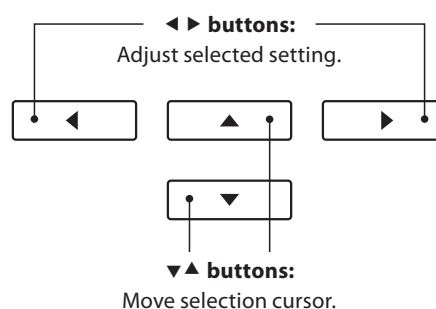

Adjusting Hymn Player settings

After entering the Hymn Player settings menu:

Press the **▼** or **▲** buttons to move the selection cursor over the desired setting.

Press the **◀** or **▶** buttons to adjust the selected setting.

*To reset the current setting to the default value, press the **1** FUNCTION button (RESET).