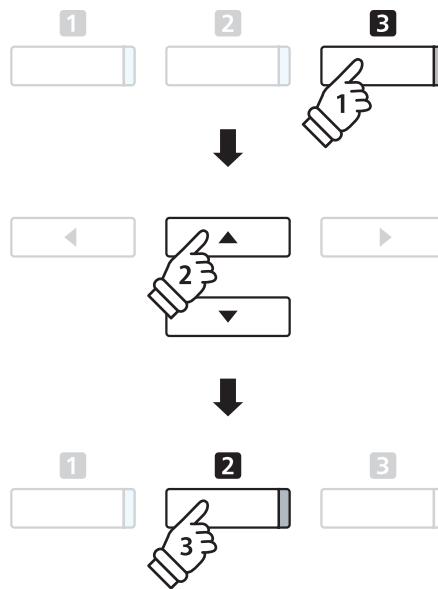

4 Performing a Hymn

The Hymn Player allows complete beginners to 'conduct' hymns by simply tapping the keyboard with a steady rhythm and tempo.

1. Entering Hymn Player mode

While the normal playing mode screen is shown in the LCD display:

Press the **3** FUNCTION button (MUSIC), then press the **▼** or **▲** buttons to select Hymn Player mode.

Press the **2** FUNCTION button (ENTER) to enter Hymn Player mode.

The name of the first hymn will be shown in the LCD display.

2. Selecting a hymn

Press and hold the **2** FUNCTION button (EDIT), then press the key to which the desired hymn is assigned (page 9).

The number and name of the selected hymn will be shown in the LCD display.