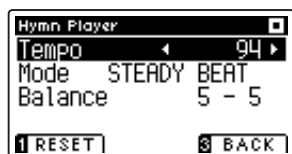

5 Hymn Player settings

The Hymn Player settings menu allows the playback tempo, playing mode, and volume balance to be adjusted.

Hymn Player settings

Hymn Player setting	Description	Default setting
Tempo	Adjust the playback tempo of the Hymn Player hymn in beats per minute (BPM).	Song specific
Mode	Change the Hymn Player playing mode (see below).	Normal
Balance	Adjust the volume balance between the melody and accompaniment parts.	10

Entering the Hymn Player settings menu

While Hymn Player mode is in use:

Press the **2** FUNCTION button (EDIT).

The LED indicator for the **2** FUNCTION button will turn on, and the Hymn Player settings menu will be shown in the LCD display.