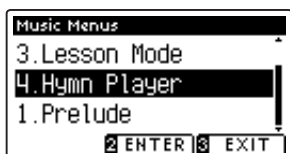

4 Performing a Hymn

The Hymn Player allows complete beginners to 'conduct' hymns by simply tapping the keyboard with a steady rhythm and tempo.

1. Entering Hymn Player mode

While the normal playing mode screen is shown in the LCD display:

Press the **3** FUNCTION button (MUSIC), then press the **▼** or **▲** buttons to select Hymn Player mode.

Press the **2** FUNCTION button (ENTER) to enter Hymn Player mode.

The name of the first hymn will be shown in the LCD display.