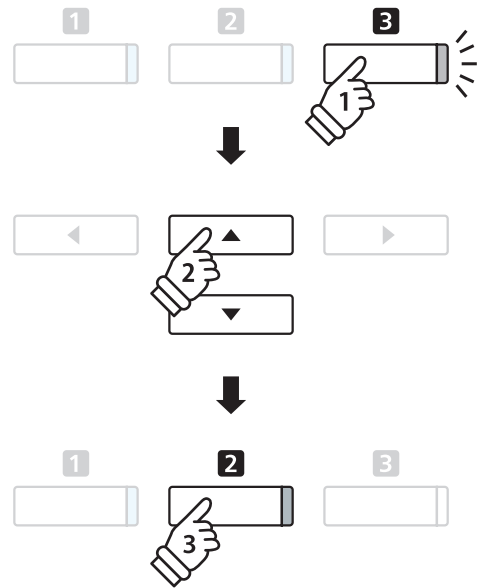

2 Prelude Mode

With the Hymn Player setting enabled in the 'Basic Settings' menu, a special Prelude feature will replace the standard Demo mode, playing a selection of hymns repeatedly for use as prelude or postlude music. For a complete listing of available hymns, please refer to the 'Prelude Mode Song List' on page 8 of this booklet.

1. Entering Prelude mode

While the normal playing mode screen is shown in the LCD display:

Press the **3** FUNCTION button (MUSIC), then press the ▼ or ▲ buttons to select Prelude mode.

Press the **2** FUNCTION button (ENTER) to enter Prelude mode.

One of the 32 prelude hymns will be selected at random and will start to play, with the name of the hymn shown in the LCD display.

* Each hymn will be played for two verses.

* At the end of the second verse, there will be a brief pause before the next hymn starts. Playback will then continue in list order.

2. Controlling hymn playback

Press the PLAY/STOP button to stop/start hymn playback.

Press the SOUND buttons to select the desired sound to be used for hymn playback.