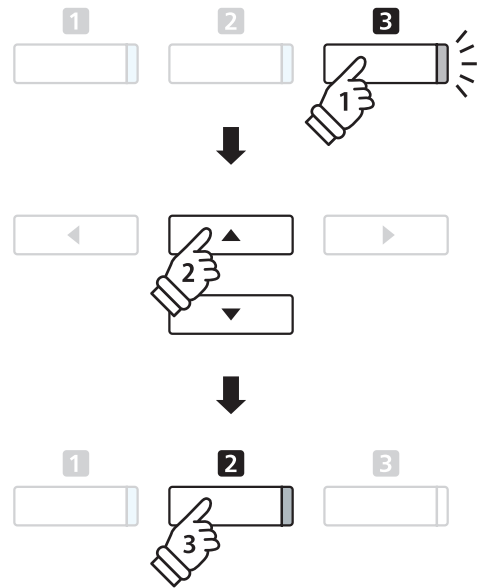

1. Entering Hymn Player mode

While the normal playing mode screen is shown in the LCD display:

Press the **3** FUNCTION button (MUSIC), then press the **▼** or **▲** buttons to select Hymn Player mode.

Press the **2** FUNCTION button (ENTER) to enter Hymn Player mode.

The name of the first hymn will be shown in the LCD display.

2. Selecting a hymn

Press and hold the **2** FUNCTION button (EDIT), then press the key to which the desired hymn is assigned (page 9).

The number and name of the selected hymn will be shown in the LCD display.