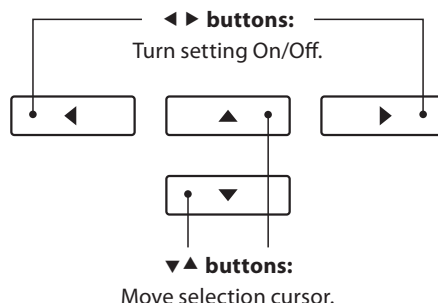

2. Enabling the Hymn Player functions

Press the **▼** or **▲** buttons to select the Hymn Player setting.

Press the **◀** or **▶** buttons to turn the Hymn Player On or Off.

When set to 'On', the Hymn Player function replaces the standard Concert Magic songs with 88 hymns of the faith.

In addition, the standard Demo mode will be replaced by a special 'Prelude' mode in which a selection of the 88 hymns will play repeatedly for use as prelude music.

To return to using the standard Demo and Concert Magic functions/songs, set the Hymn Player setting to 'Off'.